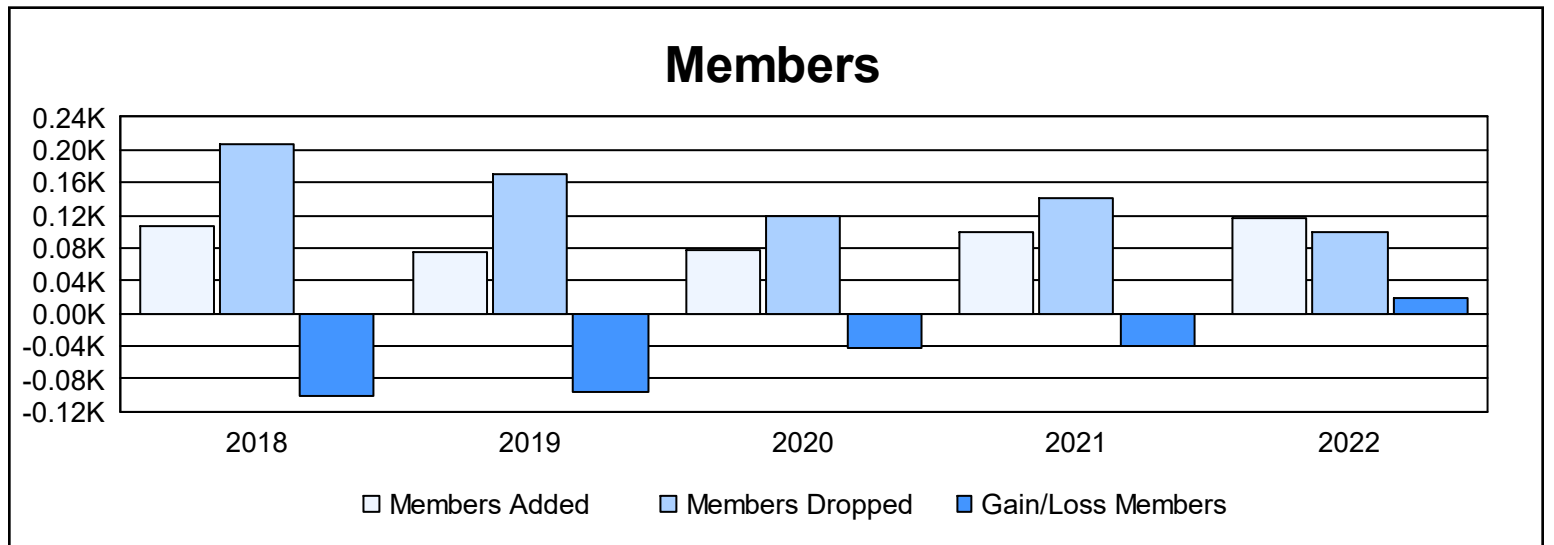

Year	New Clubs	Dropped Clubs	Gain/ Loss Clubs	New Members	Charter Members	Reinstate Members	Transfer Members	Total Member Added	Total Members Dropped	Gain/ Loss Members
2017-2018	0	3	-3	66	6	6	29	107	207	-100
2018-2019	0	2	-2	66	1	5	3	75	170	-95
2019-2020	0	1	-1	63	0	3	12	78	120	-42
2020-2021	0	1	-1	94	0	3	3	100	141	-41
2021-2022	0	1	-1	107	0	8	2	117	99	18
<b>Average</b>	<b>0</b>	<b>2</b>	<b>-2</b>	<b>79</b>	<b>1</b>	<b>5</b>	<b>10</b>	<b>95</b>	<b>147</b>	<b>-52</b>

### Membership Composition June 2022 Cumulative