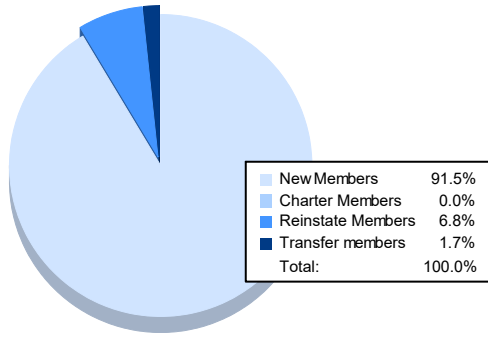

Year	New Clubs	Dropped Clubs	Gain/ Loss Clubs	New Members	Charter Members	Reinstate Members	Transfer Members	Total Member Added	Total Members Dropped	Gain/ Loss Members
2017-2018	0	3	-3	66	6	6	29	107	207	-100
2018-2019	0	2	-2	66	1	5	3	75	170	-95
2019-2020	0	1	-1	63	0	3	12	78	120	-42
2020-2021	0	1	-1	94	0	3	3	100	141	-41
2021-2022	0	1	-1	107	0	8	2	117	99	18
<b>Average</b>	<b>0</b>	<b>2</b>	<b>-2</b>	<b>79</b>	<b>1</b>	<b>5</b>	<b>10</b>	<b>95</b>	<b>147</b>	<b>-52</b>

### Membership Composition June 2022 Cumulative