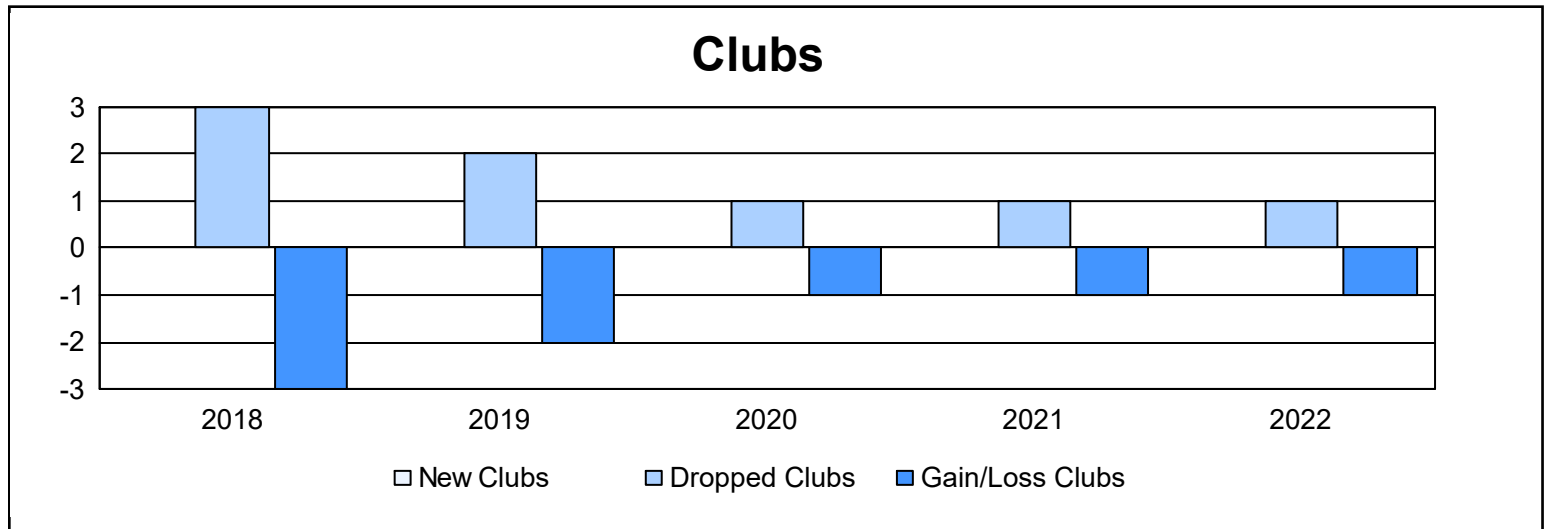

Year	New Clubs	Dropped Clubs	Gain/ Loss Clubs	New Members	Charter Members	Reinstate Members	Transfer Members	Total Member Added	Total Members Dropped	Gain/ Loss Members
2017-2018	0	3	-3	66	6	6	29	107	207	-100
2018-2019	0	2	-2	66	1	5	3	75	170	-95
2019-2020	0	1	-1	63	0	3	12	78	120	-42
2020-2021	0	1	-1	94	0	3	3	100	141	-41
2021-2022	0	1	-1	107	0	8	2	117	99	18
<b>Average</b>	<b>0</b>	<b>2</b>	<b>-2</b>	<b>79</b>	<b>1</b>	<b>5</b>	<b>10</b>	<b>95</b>	<b>147</b>	<b>-52</b>

### Membership Composition June 2022 Cumulative